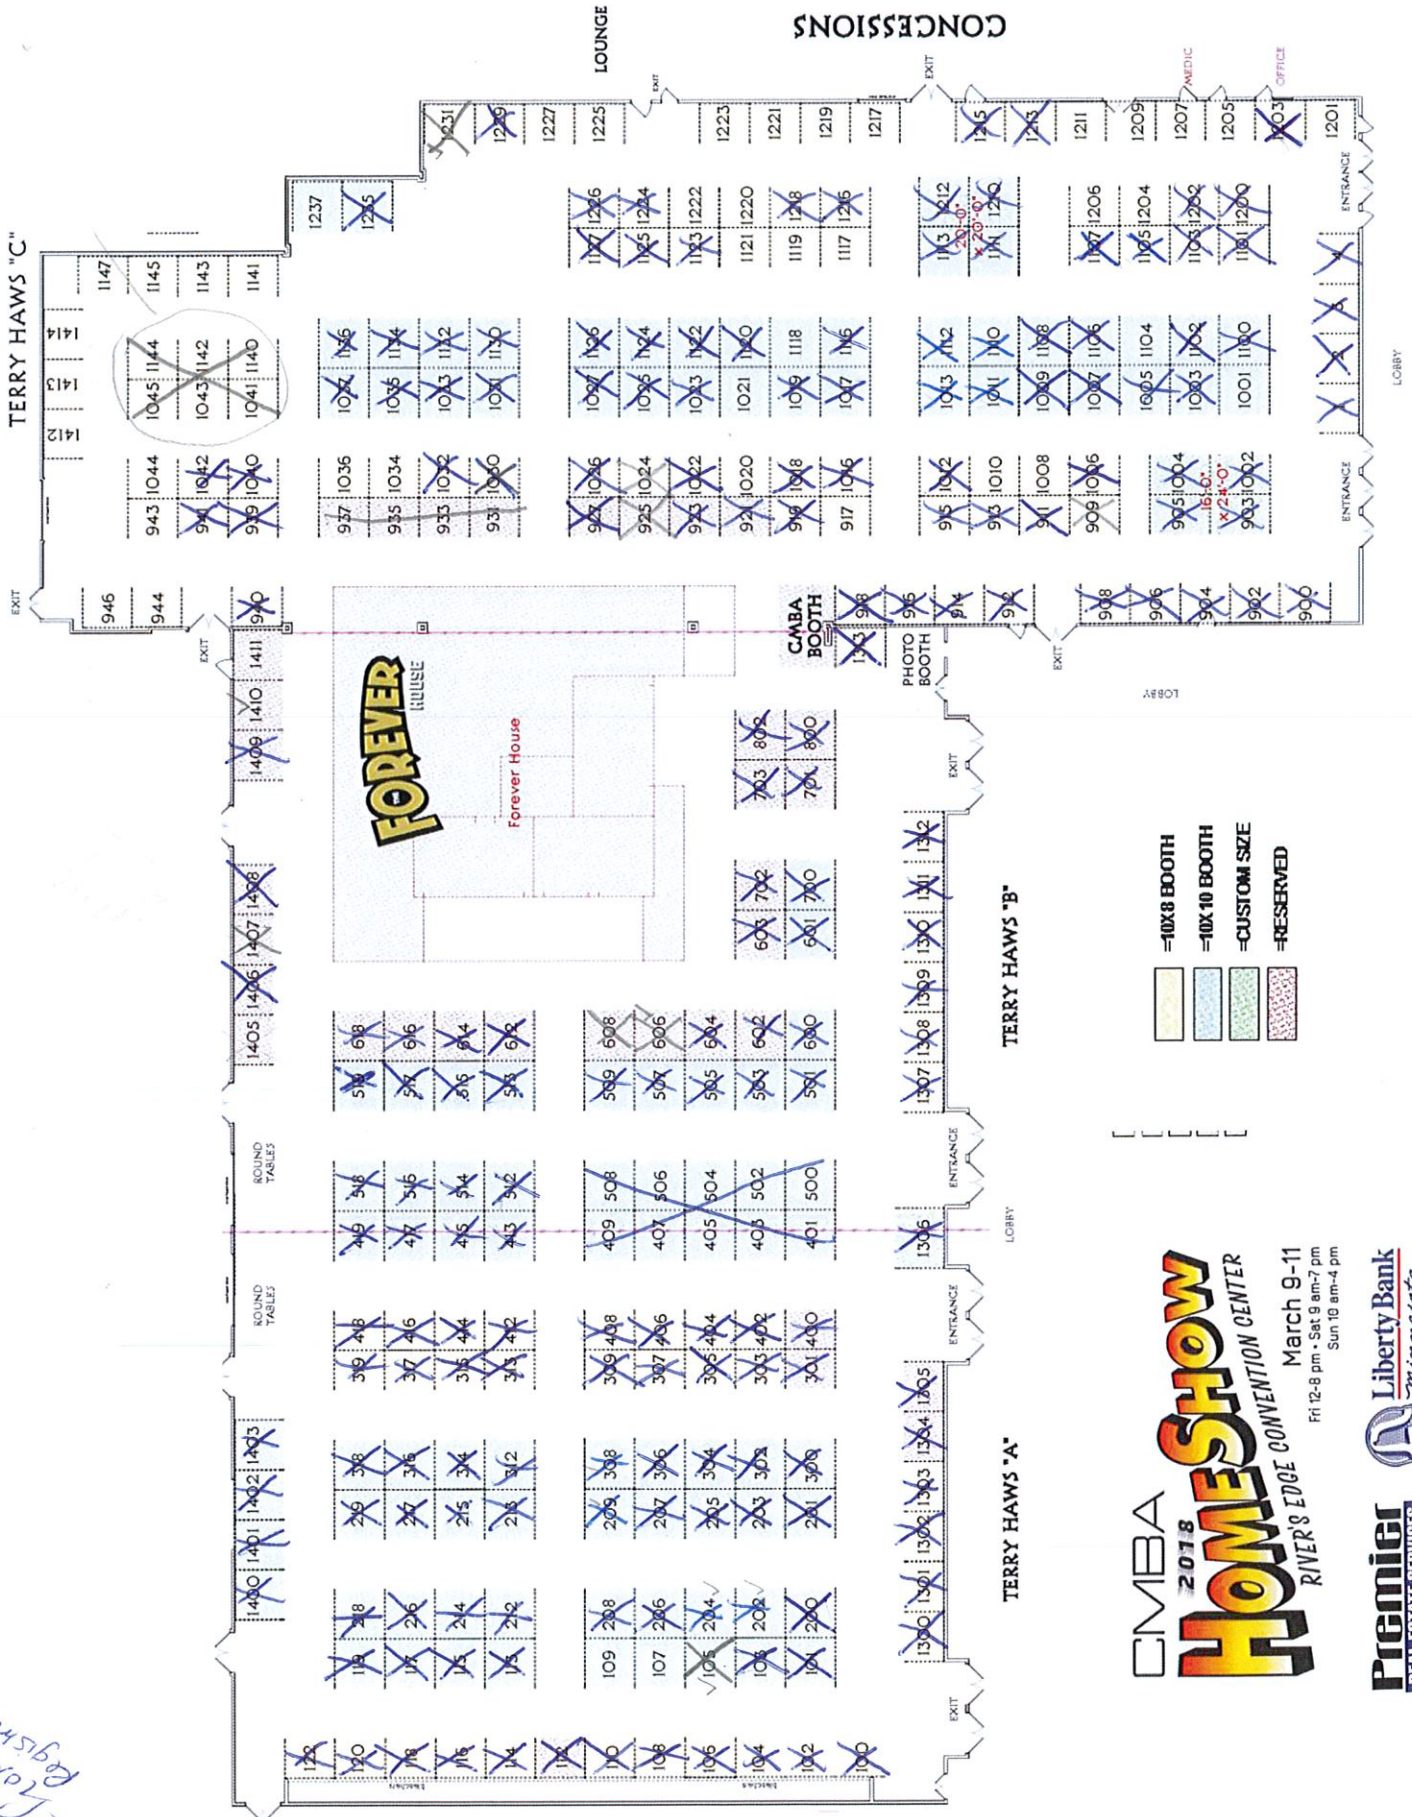

X = Low Registration

CMBA
2018
HOMESHOW
 RIVER'S EDGE CONVENTION CENTER
 March 9-11
 Fri 12-8 pm • Sat 9 am-7 pm
 Sun 10 am-4 pm

Premier
 REAL ESTATE SERVICES

Liberty Bank
 Minnesota